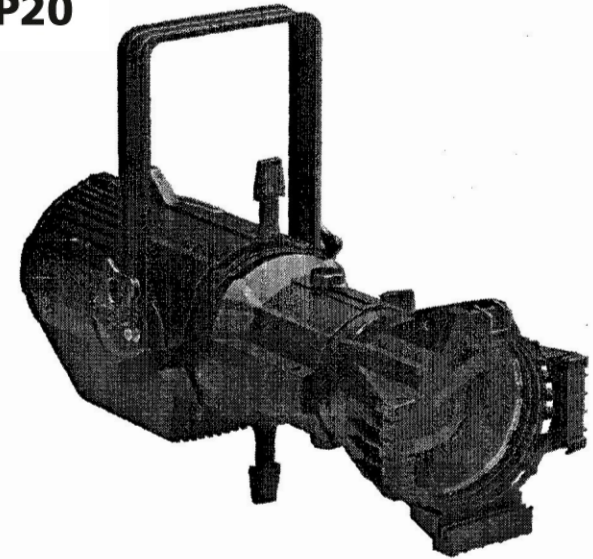

PSL

Professional Sound Light srl

LED PROFILE WHITE LIGHT

CE
IP20

COD.E0027

MANUALE DI SERVIZIO

IP 20

LED Profile Light

6. Technical parameters

LED Source	1XWhite 200W LED (3200K),CRI
Optical group	Beam angle :19° (Beam angle 26° ,36° ,50° available) with high-efficiency optical system
Control	3 DMX channels;LCD display+4 soft keys;4 selectable dimming curves
Connection	PowerconIn & Out; 3-pole DMX In & Out (5-pole DMX available)
Voltage	Electronic full-range AC 100-240V 50/60Hz
Max Power	200W
Measurements	Size: 64.5X28X22cm Weight: 7Kg