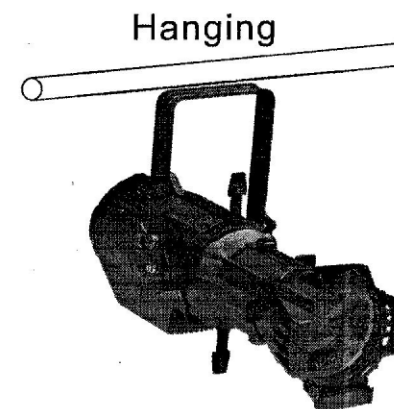

LED PROFILE WHITE LIGHT

9.Function

DMX Mode

DMX 512
[MODE]

DMX 512
[001]

DMX 512
[512]

DMX Address Allocation: 001-512

DMX 3 Channels

CH	1	2	3
0%	DIMMING	STROBE	Dim4
100%	ALL DIMMING	STROBE	255
75%			192
50%			128
25%			64
0%		10 Invalid	0

Dimming Mode

Dimmer
[MODE]

Dimmer
[0001]

Dimmer
[4096]

Brightness adjust: 0001-4096 Dimming

Strobe Mode

Strobe
[MODE]

Strobe
[01]

Strobe
[12]

Strobe/Speed : 01-12 Dimming

Master/Slave Setting

1, Master: Dimming Mode/ Strobe Mode

2, All Salves: DMX001 (as below)

DMX 512
[001]

LED PROFILE WHITE LIGHT

4.Illumination Diagram

CCT 3200K

Parameter	19°	26°	36°	50°
Illumination Center/Lux	3100	1390	870	680
Beam Diameter/cm	124	180	248	315
Illumination Center/Lux	1850	830	698	590
Beam Diameter/cm	185	277	370	462
Illumination Center/Lux	1100	756	526	405
Beam Diameter/cm	220	380	430	620
Illumination Center/Lux	695	360	203	160
Beam Diameter/cm	373	560	746	1400

CCT 6500K

Parameter	19°	26°	36°	50°
Illumination Center/Lux	3410	1585	960	756
Beam Diameter/cm	124	180	248	315
Illumination Center/Lux	1950	905	786	650
Beam Diameter/cm	185	277	370	462
Illumination Center/Lux	1210	840	630	518
Beam Diameter/cm	220	380	430	620
Illumination Center/Lux	750	425	290	218
Beam Diameter/cm	373	560	746	1400

5.Installation

Hanging