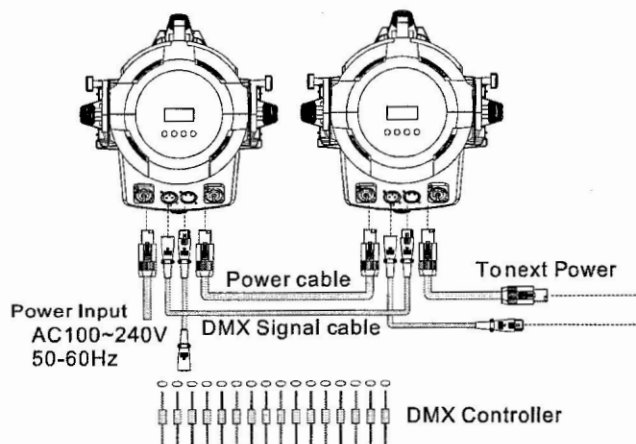

6. Technical parameters

LED Source	1XWhite 200W LED (3200K),CRI
Optical group	Beam angle :19° (Beam angle 26° ,36° ,50° available) with high-efficiency optical system
Control	3 DMX channels;LCD display+4 soft keys;4 selectable dimming curves
Connection	PowerconIn & Out; 3-pole DMX In & Out (5-pole DMX available)
Voltage	Electronic full-range AC 100-240V 50/60Hz
Max Power	200W
Measurements	Size: 64.5X28X22cm Weight: 7Kg

LED PROFILE WHITE LIGHT

8. Menu

LED PROFILE WHITE LIGHT

1.Packing List

LED Profile Light

Power Cable

Manual

2.Measurements

Unit: mm

3.Wiring Diagram

LED PROFILE WHITE LIGHT

10.Notes

Notes section with 10 horizontal dashed lines for writing.

LED PROFILE WHITE LIGHT

9.Function

DMX Mode