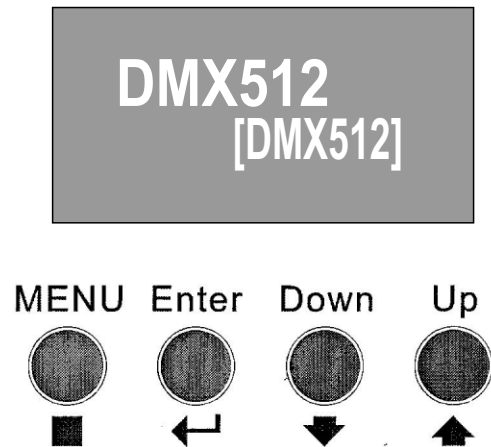

LED PROFILE WHITE LIGHT

6. Technical parameters

LED Source	1XWhite 200W LED (3200K),CRI
Optical group	Beam angle :19° (Beam angle 26° ,36° ,50° available) with high-efficiency optical system
Control	3 DMX channels;LCD display+4 soft keys;4 selectable dimming curves
Connection	PowerconIn & Out; 3-pole DMX In & Out (5-pole DMX available)
Voltage	Electronic full-range AC 100-240V 50/60Hz
Max Power	200W
Measurements	Size: 64.5X28X22cm Weight: 7Kg

7. Control Panel