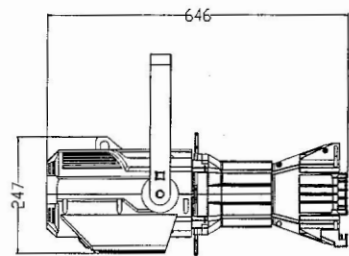

6. Technical parameters

LED Source	1XWhite 200W LED (3200K),CRI
Optical group	Beam angle :19° (Beam angle 26° ,36° ,50° available) with high-efficiency optical system
Control	3 DMX channels;LCD display+4 soft keys;4 selectable dimming curves
Connection	PowerconIn & Out; 3-pole DMX In & Out (5-pole DMX available)
Voltage	Electronic full-range AC 100-240V 50/60Hz
Max Power	200W
Measurements	Size: 64.5X28X22cm Weight: 7Kg

LED PROFILE WHITE LIGHT

8. Menu

LED PROFILE WHITE LIGHT

1.Packing List

LED Profile Light

Power Cable

Manual

2.Measurements

Unit: mm

3.Wiring Diagram

LED PROFILE WHITE LIGHT

10.Notes

Notes section with 10 horizontal dashed lines for writing.

LED PROFILE WHITE LIGHT

9.Function

DMX Mode