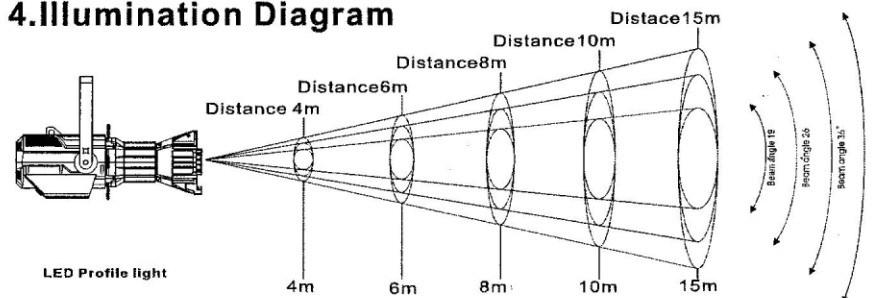

6. Technical parameters

LED Source	1XWhite 200W LED (3200K),CRI
Optical group	Beam angle :19° (Beam angle 26° ,36° ,50° available) with high-efficiency optical system
Control	3 DMX channels;LCD display+4 soft keys;4 selectable dimming curves
Connection	PowerconIn & Out; 3-pole DMX In & Out (5-pole DMX available)
Voltage	Electronic full-range AC 100-240V 50/60Hz
Max Power	200W
Measurements	Size: 64.5X28X22cm Weight: 7Kg

Strobe/Speed : 01-12 Dimming

Master/Slave Setting

1, Master: Dimming Mode/ Strobe Mode

2, All Salves: DMX001 (as below)

DMX 512
[001]

LED PROFILE WHITE LIGHT

4.Illumination Diagram

LED Profile light