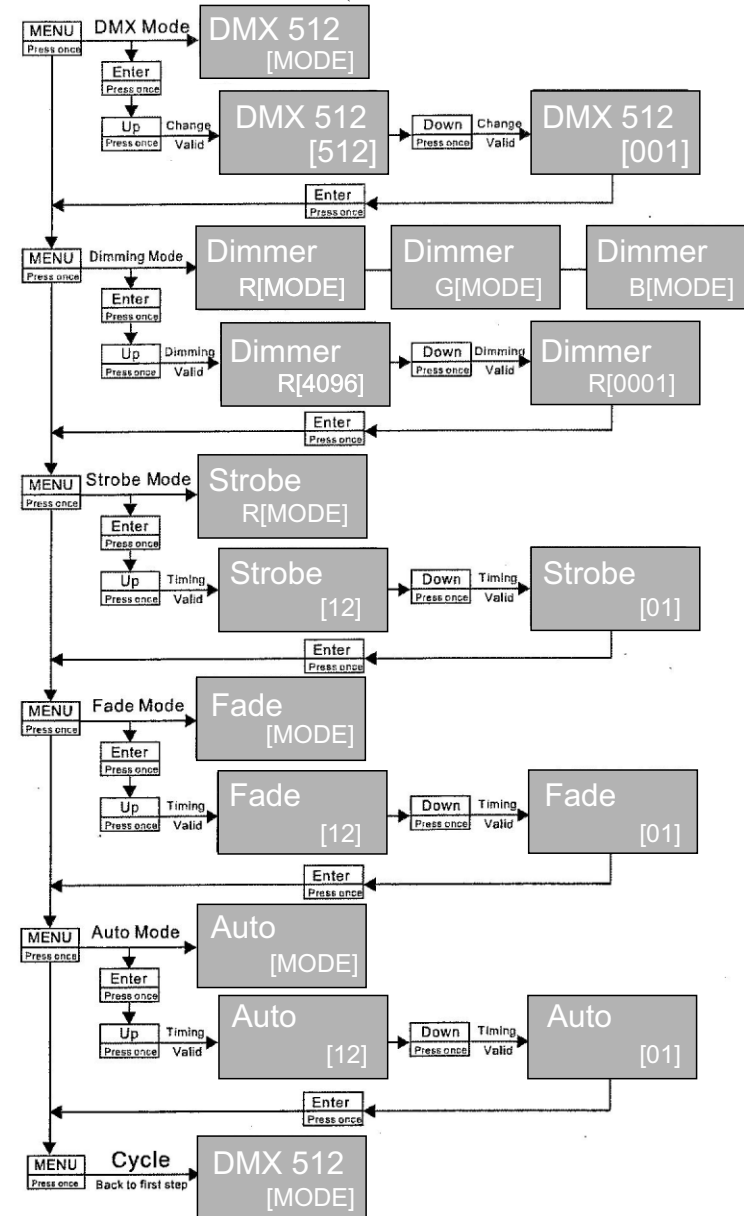

LED PROFILE WHITE LIGHT

8. Menu