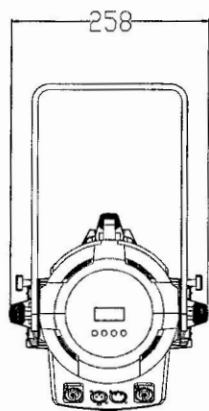

6. Technical parameters

LED Source	1XWhite 200W LED (3200K),CRI
Optical group	Beam angle :19° (Beam angle 26° ,36° ,50° available) with high-efficiency optical system
Control	3 DMX channels;LCD display+4 soft keys;4 selectable dimming curves
Connection	PowerconIn & Out; 3-pole DMX In & Out (5-pole DMX available)
Voltage	Electronic full-range AC 100-240V 50/60Hz
Max Power	200W
Measurements	Size: 64.5X28X22cm Weight: 7Kg

LED PROFILE WHITE LIGHT

8. Menu

LED PROFILE WHITE LIGHT

1.Packing List

LED Profile Light

Power Cable

Manual

2.Measurements

Unit: mm

3.Wiring Diagram

LED PROFILE WHITE LIGHT

10.Notes

Notes section with 10 horizontal dashed lines for writing.

LED PROFILE WHITE LIGHT

9.Function

DMX Mode